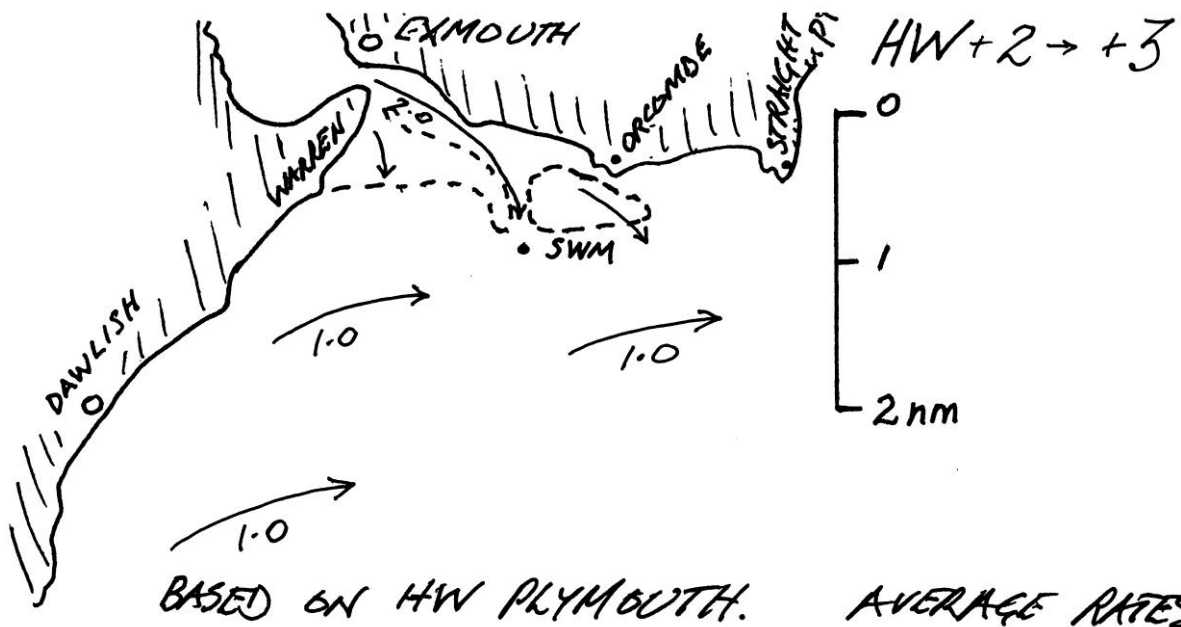

HW Plymouth is 50 minutes before Exmouth Dock

HW Plymouth is 50 minutes before Exmouth Dock