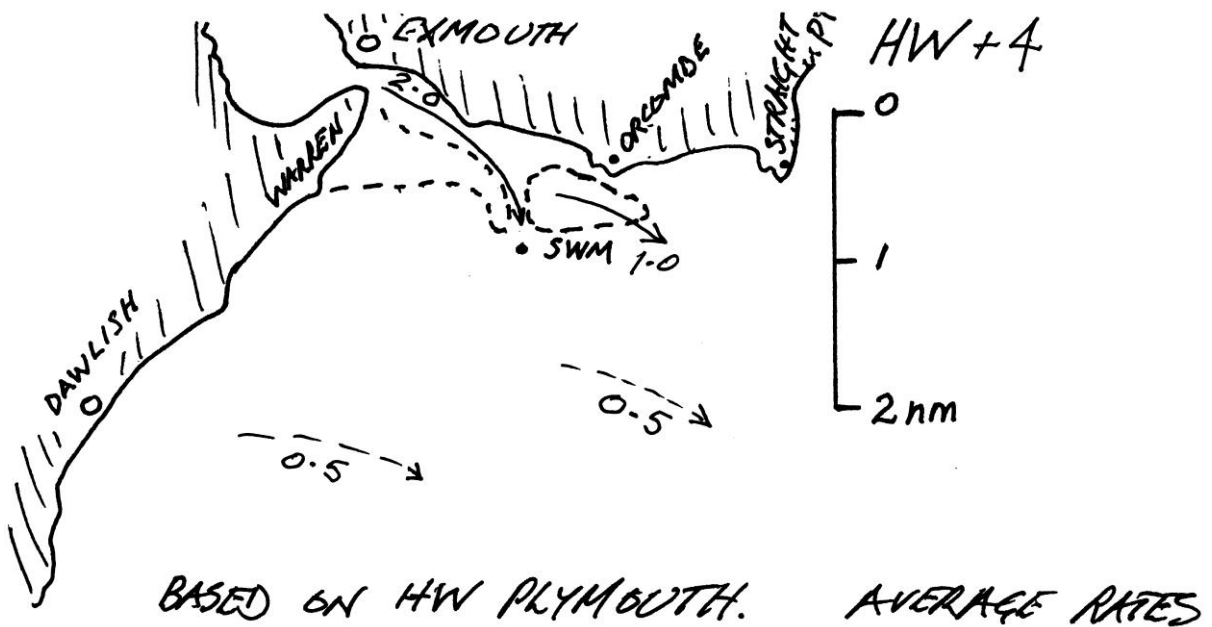

HW Plymouth is 50 minutes before Exmouth Dock

HW Plymouth is 50 minutes before Exmouth Dock