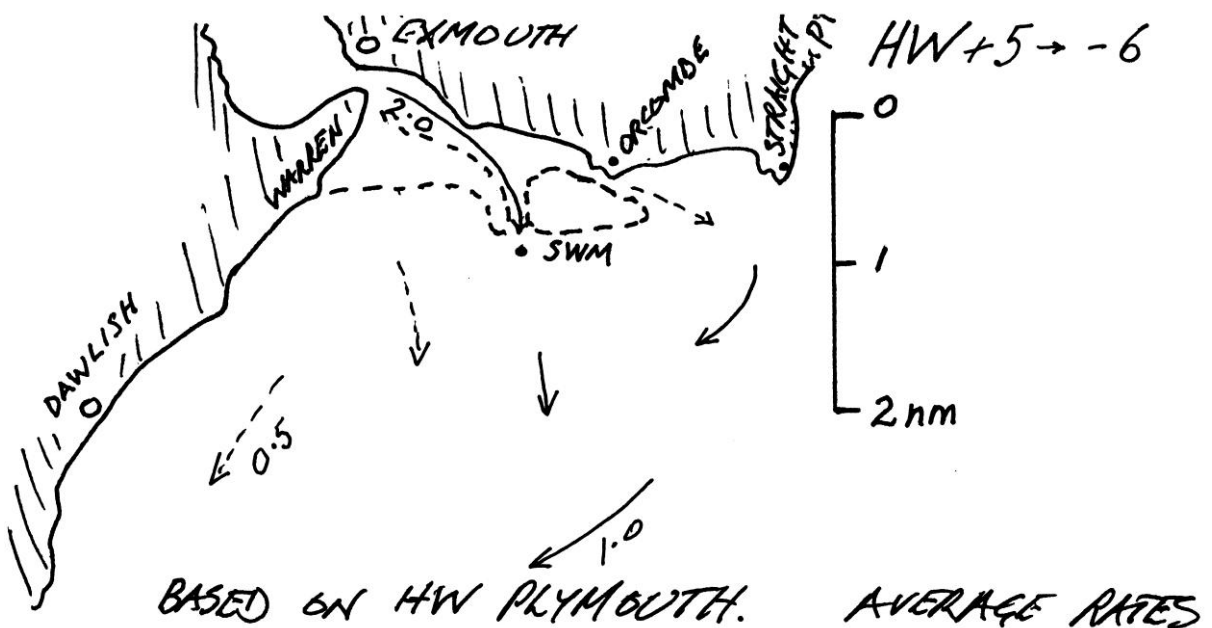

HW Plymouth is 50 minutes before Exmouth Dock

HW Plymouth is 50 minutes before Exmouth Dock